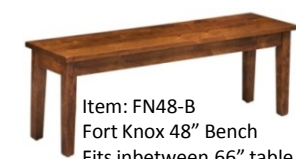

Secret Storage
Gold Coins not included

Item: FN4872-0L
48 x 72 Solid Top
Seats 6

Item: FN4872-2L
48 x 72 2L-11", stores 2L
2L with apron . Seats 8

Item: FN4872-4L
48 x 72 4L-11", stores 4L
2L with apron . Seats 10

Item: FNQD642-S
Fort Knox Side Chair
w/ Quick Drawer
Height: 41"
Width: 19½"
Depth: 18"

Item: FNQD643-A
Fort Knox Arm Chair
w/ Quick Drawer
Height: 41"
Width: 25"
Depth: 18"

Item: FN642-S
Fort Knox Side Chair
Height: 41"
Width: 19½"
Depth: 18"

Item: FN643-A
Fort Knox Arm Chair
Height: 41"
Width: 25"
Depth: 18"

WOOD SPECIES
Red Oak
Brown Maple
Rustic Cherry

Fabric Seats Not Available with Quick Drawer

Item: FN48-B
Fort Knox 48" Bench
Fits inbetween 66" table
Height: 18"
Width: 13"
Length: 48"

Item: FN58-B
Fort Knox 58" Bench
Fits inbetween 72" table
Height: 18"
Width: 13"
Length: 58"

Fabric Seats Not Available on Benches

Premium Woods:(Add 25%)
Available, but Not in Q-Wik Ship
Quartersawn White Oak
Hickory
Hard Maple
Premium Cherry