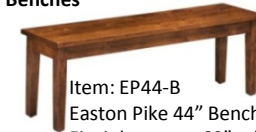

Item: EP4260-0L
42 x 60 Solid Top
Seats 6

Item: EP4266-6L
42 x 66 6L-12", stores 4L
2L with apron . Seats 12

Item: EP4872-2L
48 x 72 2L-12", stores 2L
2L with apron . Seats 8

Wood Seats (standard)
Available in:
Fabric or Leather Seat
Shown in fabric: 3050-B Forest

Item: EP852-SP
Easton Pike Premium
Side Chair
Height: 40 1/4"
Width: 19 1/4"
Depth: 19"

Item: EP853-AP
Easton Pike Premium
Arm Chair
Height: 40 1/4"
Width: 23 1/2"
Depth: 19"

Fabric Seats Not
Available on Benches

Item: EP34-B
Easton Pike 34" Bench
Fits inbetween 48" table
Height: 18"
Width: 13"
Length: 34"

Item: EP44-B
Easton Pike 44" Bench
Fits inbetween 60" table
Height: 18"
Width: 13"
Length: 44"

Item: EP48-B
Easton Pike 48" Bench
Fits inbetween 66" table
Height: 18"
Width: 13"
Length: 48"

Item: EP58-B
Easton Pike 58" Bench
Fits inbetween 72" table
Height: 18"
Width: 13"
Length: 58"

Item: EP3654-0L
36 x 54 Solid Top
Seats 4

Item: EP4260-2L
42 x 60 2L-12", stores 2L
2L with apron . Seats 8