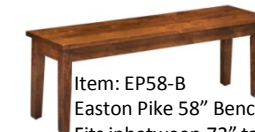

Item: EP852-SP
Easton Pike Premium
Side Chair
Height: 40 1/4"
Width: 19 1/4"
Depth: 19"

Item: EP853-AP
Easton Pike Premium
Arm Chair
Height: 40 1/4"
Width: 23 1/2"
Depth: 19"

Fabric Seats Not
Available on Benches

Item: EP34-B
Easton Pike 34" Bench
Fits inbetween 48" table
Height: 18"
Width: 13"
Length: 34"

Item: EP44-B
Easton Pike 44" Bench
Fits inbetween 60" table
Height: 18"
Width: 13"
Length: 44"

Item: EP48-B
Easton Pike 48" Bench
Fits inbetween 66" table
Height: 18"
Width: 13"
Length: 48"

Item: EP58-B
Easton Pike 58" Bench
Fits inbetween 72" table
Height: 18"
Width: 13"
Length: 58"

Item: EP3654-0L
36 x 54 Solid Top
Seats 4

Item: EP4260-2L
42 x 60 2L-12", stores 2L
2L with apron . Seats 8